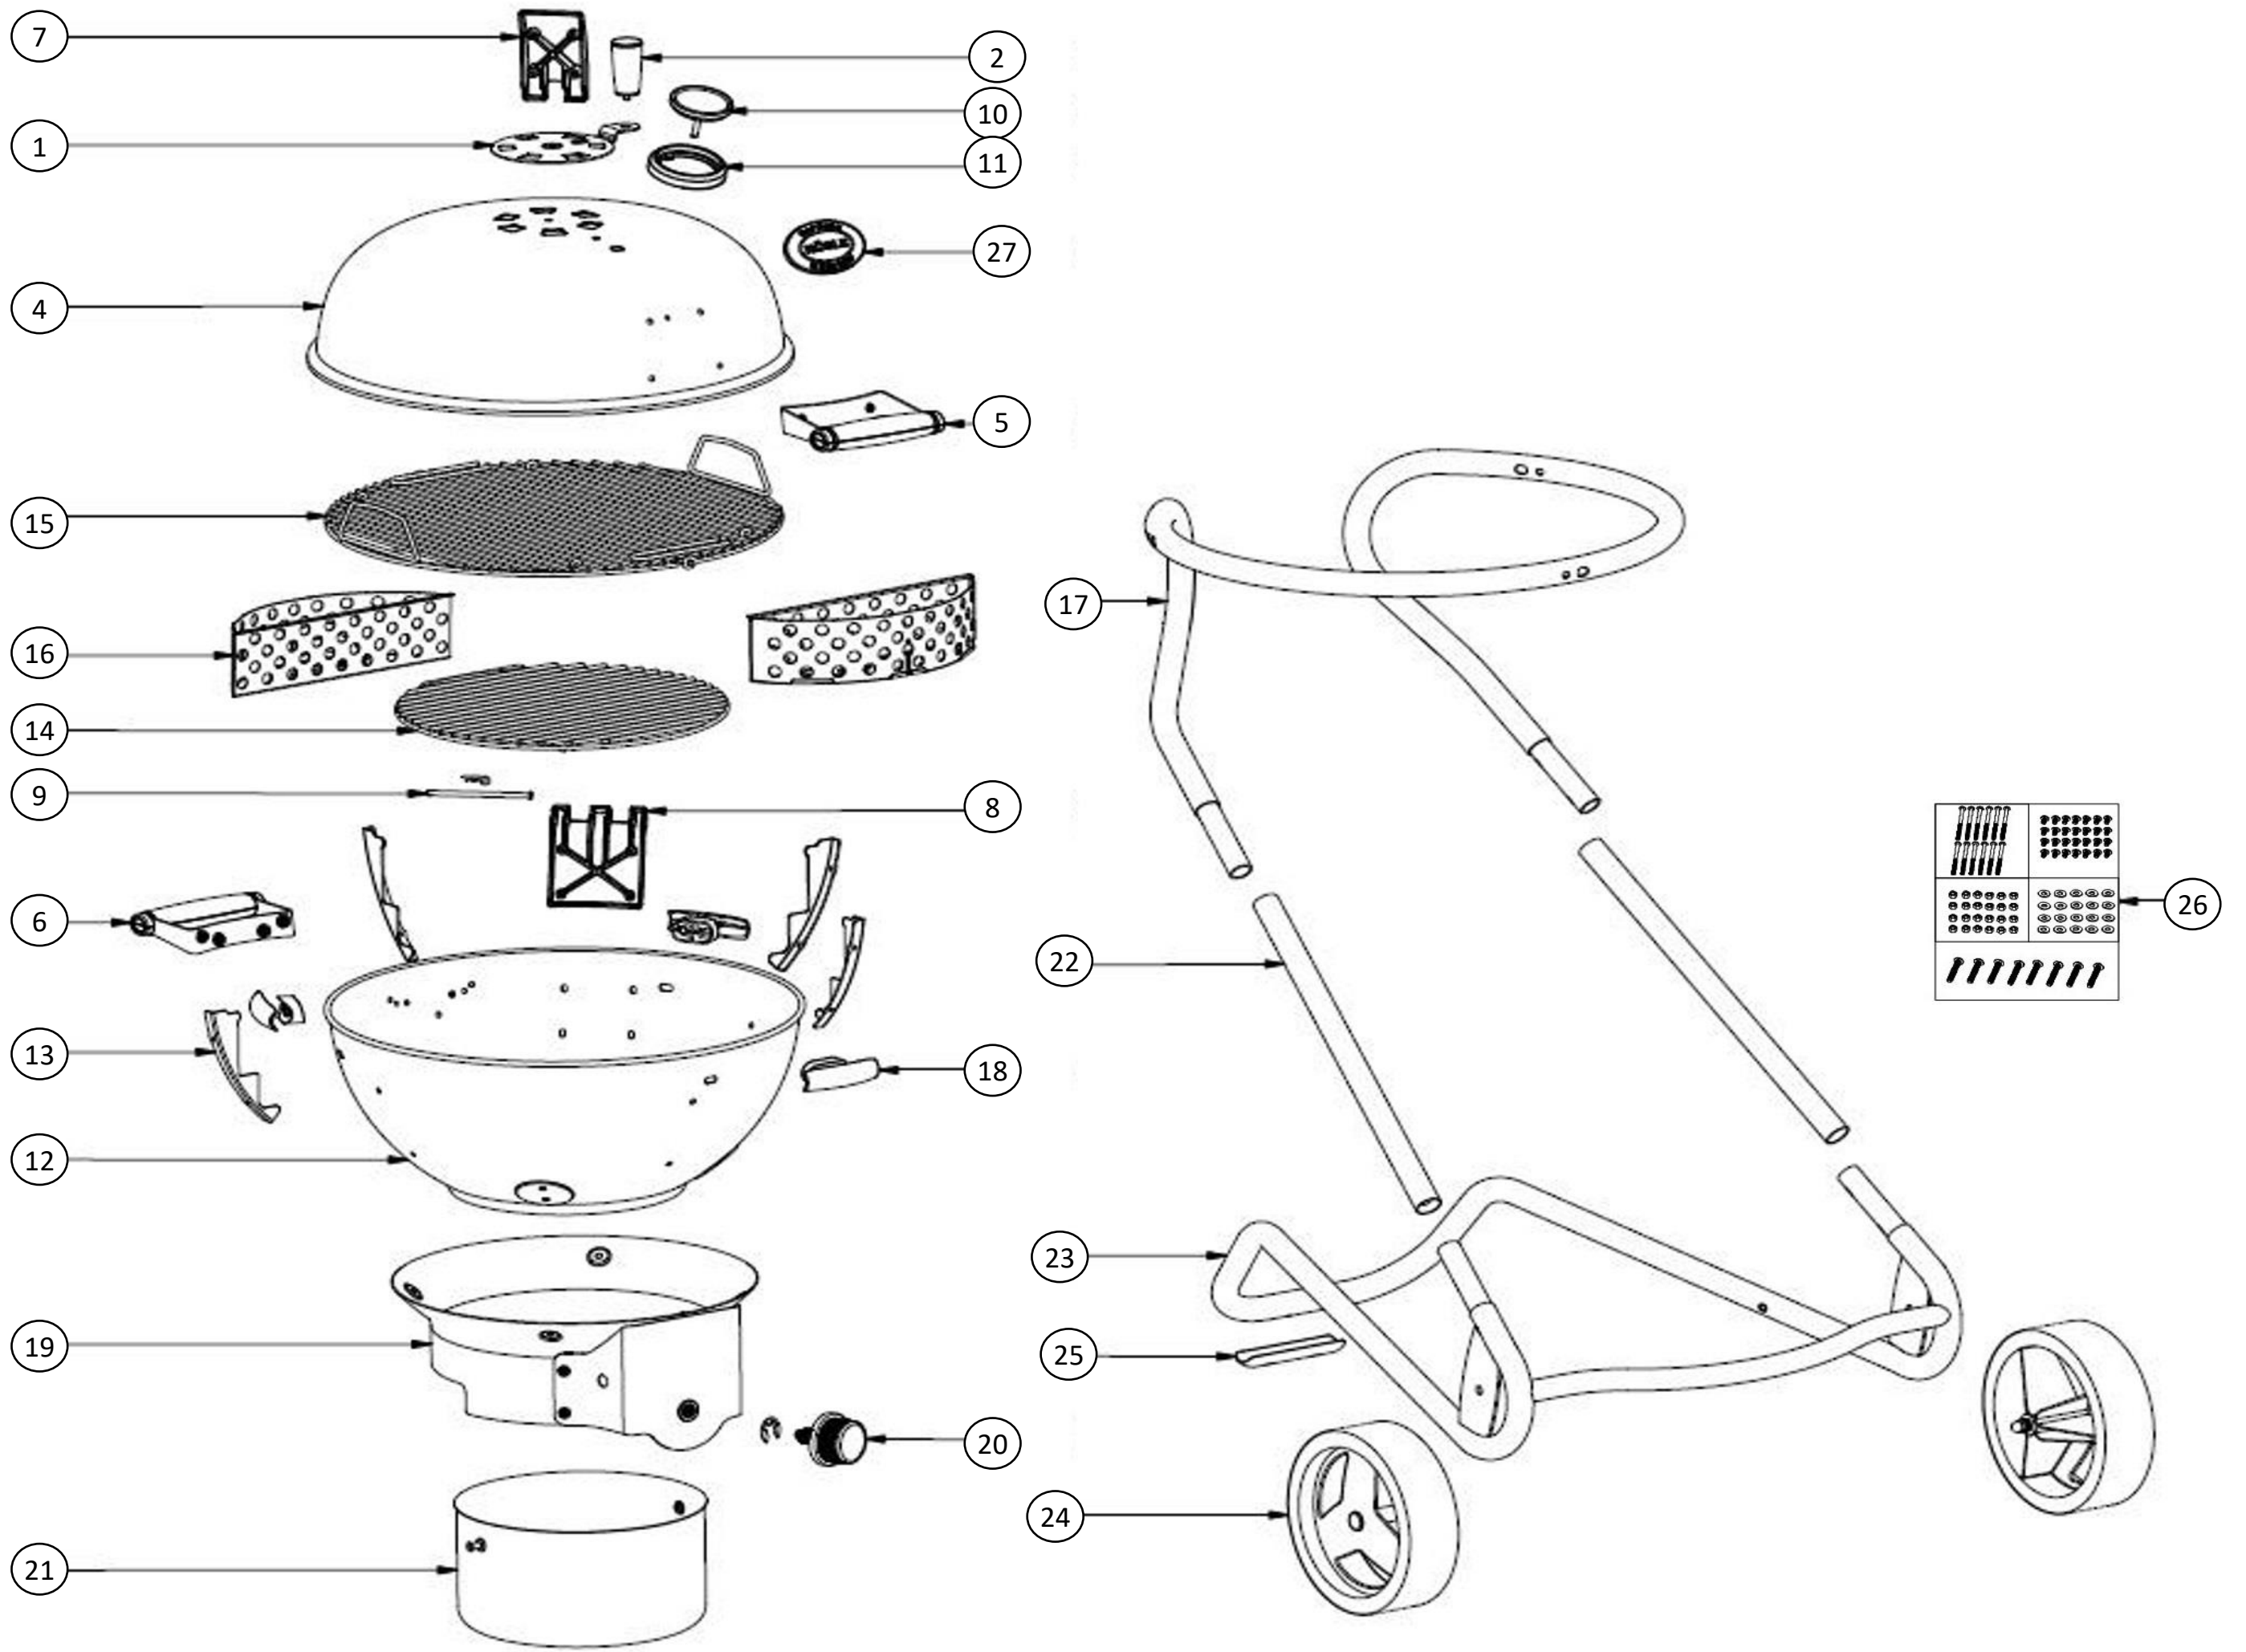

# Spare parts

25006 Kettle Grill No. 1 AIR F60 24in

## Spare parts

25006 Kettle Grill No. 1 AIR F60 24in

Date: 2023-07-11

No.	Art. No.	Description
1	25859	Ventilation plate AIR (w/o handle incl. Screws)
2	25863	Handle ventilation plate AIR F50/F60 (Belly, Smoker)
4	25772	Lid AIR F60 (w/o Logo & attachments)
5	25773	Lid Handle AIR F60 (incl. Holder, screws)
6	25774	Carry Handle AIR F60 (incl. Holder, screws)
7	25905	Lid Hinge AIR F60/Sport F60 (incl. screws)
8	25907	Fire bowl Hinge Sport F60
9	25806	Bolt & Slint AIR/No 1/G60 (for lid hinge)
10	27212	Thermometer Videro (incl. nut)
11	27153	Ring Thermometer AIR F60
12	25776	Firebowl AIR F60 (w/o mounting parts)
13	25914	Grid holder f. fire bowl Sport F60/AIR F60 (4 pces)
14	25833	Charcoal Grate (F60/F60 AIR)
15	25835	Grilling Grate No 1 F60/AIR F60 (stainless steel 24 in.)
16	25033	Charcoal Basket f. Grill 60 cm (2 pces)
17	25777	Frame Firebowl AIR F60 (w/o mounting parts)
18	25778	Frame distancer AIR F60 (f. fire bowl, w/o mounting parts)
19	25779	AIR Control System F60 (w. screws)
20	25781	Turning knob AIR Control System AIR (incl. Jack + screw)
21	25782	Ash collector AIR
22	25783	Tube element f. frame AIR (w/o screws, 1 pce)
23	25784	Lower Frame AIR (incl. protection)
24	25785	Wheel AIR (1 pce w/o screws)
25	25822	Protection part lower frame AIR/No 1 (incl. screws)
26	25786	Assembling screw set AIR (incl. Wheel axles)
27	25904	RÖSLE Logo AIR F60/Sport F60 (incl. nut)